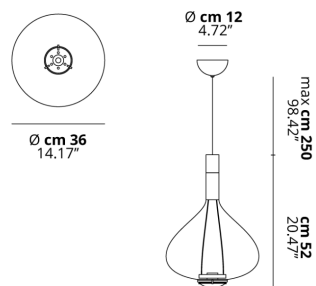

SKY-FALL

Large

FEATURES

- Frame:** Metal
- Diffusor:** Blown Glass
- Dimmable:** Yes
- Dimmer:** Not Included
- Bulb:** Included

BULB

LED COB 2700K 2 x 10W | 1815 lm

CERTIFICATION

SPECIFICATION SHEET

PHOTOMETRIC CURVE

FRAME	DIFFUSOR	LED COLOUR	CODE
Chrome	Chrome	2700K	148006
Chrome	Crystal	2700K	148003
Chrome	Glossy Copper	2700K	148004
Chrome	Rose Gold	2700K	148007