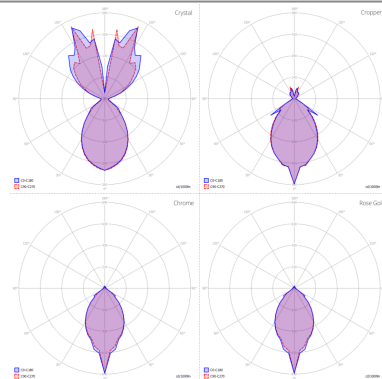

SKY-FALL

Large

FEATURES

- Frame:** Metal
- Diffusor:** Blown Glass
- Dimmable:** Yes
- Dimmer:** Not Included
- Bulb:** Included

BULB

LED COB 2700K 2 x 10W | 1815 lm

CERTIFICATION

SPECIFICATION SHEET

PHOTOMETRIC CURVE

FRAME	DIFFUSOR	LED COLOUR	CODE
Chrome	Chrome	2700K	148006
Chrome	Crystal	2700K	148003
Chrome	Glossy Copper	2700K	148004
Chrome	Rose Gold	2700K	148007